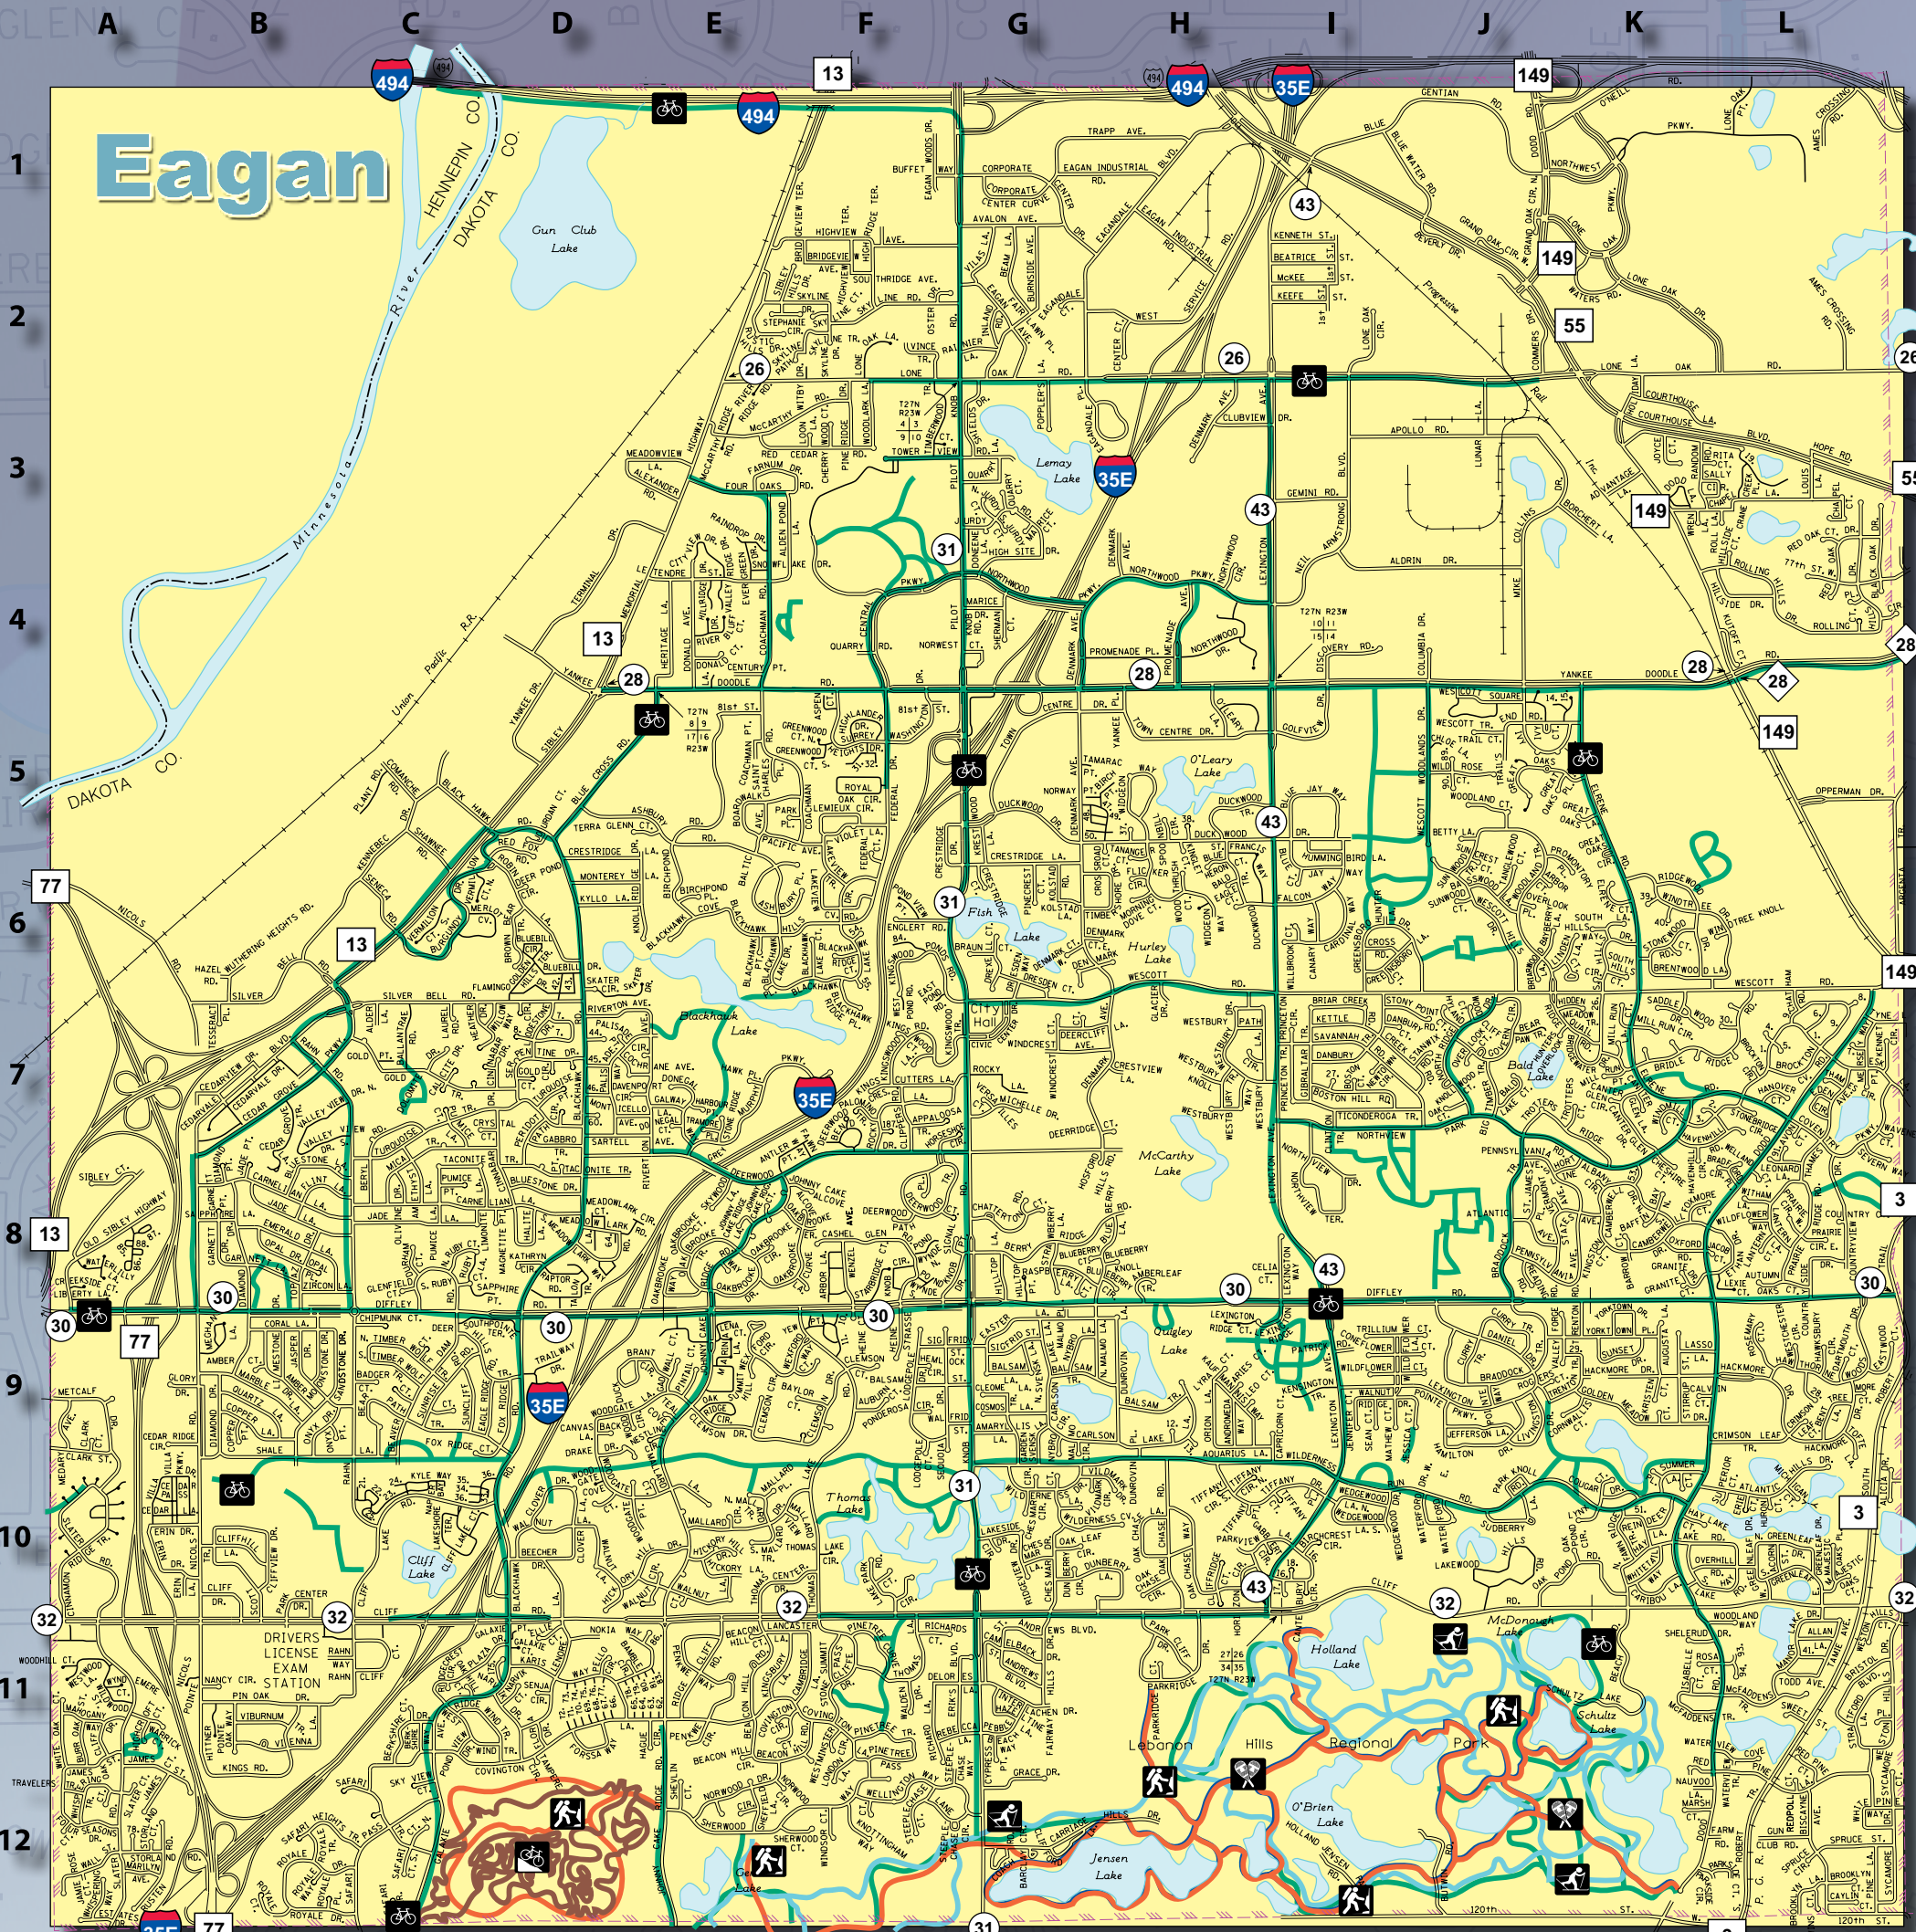

- Hiking/Walking Trail
- Cross-Country Ski Trail
- Snowshoeing
- Bicycle Trail/Route
- Mountain Bike Trail

M & H

Broasted Chicken

1402 Vermillion Street • Hastings, MN
651-438-1126
www.mhgas.net

Lakeville South
20250 HERITAGE DR, 55044
952-469-8400

Lakeville North
7435 W 179TH ST, 55044
952-891-1700

Lakeville West
17756 KENWOOD TR, 55044
952-898-4500

Mon-Fri 9a-7p
Sat 9a-6p
Sun 10a-6p

Pharmacy Hours:
Mon - Fri: 9 am - 9 pm
Sat - Sun: 9 am - 6 pm

pickup & delivery
cub.com

Schmitty & Sons

EMPLOYEE OWNED

HIRING DRIVERS, MECHANICS AND SCHOOL BUS AIDES

LAKEVILLE, BURNSVILLE, EAGAN & STILLWATER

APPLY ONLINE
WWW.SCHMITTYANDSONS.COM
OR TEXT "BUS" TO 33777

WAGNER SOD COMPANY

LANDSCAPING & IRRIGATION, INC.

Beauty with Family Tradition

651-457-6037
www.wagnersod.com
8150 Courthouse Blvd Ct • Inver Grove Heights

Great Selection • Friendly Service

NEW MARI

ATM • Propane • Coffee
Pay at Pump • Tire Inflation

10¢ OFF
PER GALLON OF GAS

Not valid with any other coupons, specials, discounts or offers.
Expires Dec. 31, 2024
NEW-MARI • 651-452-6413

10¢ OFF
PER GALLON OF GAS

Not valid with any other coupons, specials, discounts or offers.
Expires Dec. 31, 2024
NEW-MARI • 651-452-6413

1969 Silver Bell Road • Eagan
CONVENIENTLY LOCATED ONE BLOCK NORTH OF TWIN CITIES PREMIUM OUTLETS
651.452.6413

EAGAN STREET INDEX

Abby Way #15	Adams Lane #3	Adams Lane #4	Adams Lane #5	Adams Lane #6	Adams Lane #7	Adams Lane #8	Adams Lane #9	Adams Lane #10	Adams Lane #11	Adams Lane #12	Adams Lane #13	Adams Lane #14	Adams Lane #15	Adams Lane #16	Adams Lane #17	Adams Lane #18	Adams Lane #19	Adams Lane #20	Adams Lane #21	Adams Lane #22	Adams Lane #23	Adams Lane #24	Adams Lane #25	Adams Lane #26	Adams Lane #27	Adams Lane #28	Adams Lane #29	Adams Lane #30	Adams Lane #31	Adams Lane #32	Adams Lane #33	Adams Lane #34	Adams Lane #35	Adams Lane #36	Adams Lane #37	Adams Lane #38	Adams Lane #39	Adams Lane #40	Adams Lane #41	Adams Lane #42	Adams Lane #43	Adams Lane #44	Adams Lane #45	Adams Lane #46	Adams Lane #47	Adams Lane #48	Adams Lane #49	Adams Lane #50	Adams Lane #51	Adams Lane #52	Adams Lane #53	Adams Lane #54	Adams Lane #55	Adams Lane #56	Adams Lane #57	Adams Lane #58	Adams Lane #59	Adams Lane #60	Adams Lane #61	Adams Lane #62	Adams Lane #63	Adams Lane #64	Adams Lane #65	Adams Lane #66	Adams Lane #67	Adams Lane #68	Adams Lane #69	Adams Lane #70	Adams Lane #71	Adams Lane #72	Adams Lane #73	Adams Lane #74	Adams Lane #75	Adams Lane #76	Adams Lane #77	Adams Lane #78	Adams Lane #79	Adams Lane #80	Adams Lane #81	Adams Lane #82	Adams Lane #83	Adams Lane #84	Adams Lane #85	Adams Lane #86	Adams Lane #87	Adams Lane #88	Adams Lane #89	Adams Lane #90	Adams Lane #91	Adams Lane #92	Adams Lane #93	Adams Lane #94	Adams Lane #95	Adams Lane #96	Adams Lane #97	Adams Lane #98	Adams Lane #99	Adams Lane #100

Free LOCAL AREA Map

WITH RECREATIONAL TRAILS

Dakota County with Eagan & Apple Valley, Minnesota